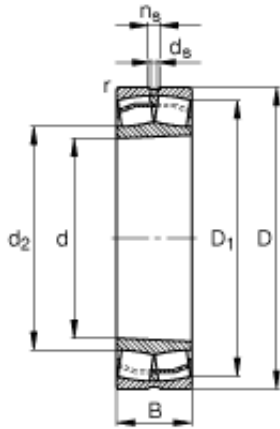

Qingdao XMD Autos Ball Bearing Co., Ltd.

380 mm x 620 mm x 243 mm FAG 24176-B-K30 Spherical Roller Bearings

Bearing No. 24176-B-K30

24176-B-K30 Bearing 2D drawings and 3D CAD models

Size	380x620x243 mm
Bore Diameter	380 mm
Outer Diameter	620 mm
Width	243 mm
d	380 mm
D	620 mm
B	243 mm
D_1	525,8 mm
$D_{a \max}$	600 mm
$d_{a \min}$	400 mm
d_s	9,5 mm
n_s	17,7 mm
$r_{a \max}$	4 mm
r_{\min}	5 mm
m	277 kg / Weight
C_r	4650000 N / Dynamic load rating (radial)
e	0,39
Y_1	1,71
Y_2	2,54
C_{0r}	9500000 N / Static load rating (radial)
Y_0	1,67
n_G	850 1/min / Limiting speed

Qingdao XMD Autos Ball Bearing Co., Ltd.

n_B	335 1/min / Reference speed
C_{ur}	770000 N