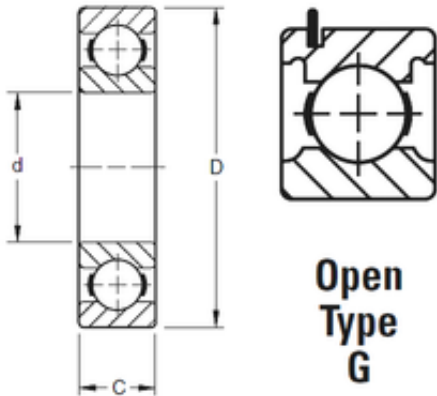

**35 mm x 72 mm x 17 mm TIMKEN 207KG
Single Row Ball Bearings**

Bearing No. 207KG

Size	35x72x17 mm
Bore Diameter	35 mm
Outer Diameter	72 mm
Width	17 mm
d	35 mm
D	72 mm
B	17 mm
C	17 mm
Weight	0,290 Kg
Basic dynamic load rating (C)	29,1 kN

207KG Bearing 2D drawings and 3D CAD models