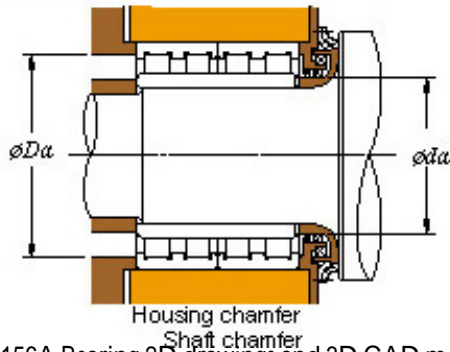

Qingdao XMD Autos Ball Bearing Co., Ltd.

■ Mounting dimensions

34FC24156A Bearing 2D drawings and 3D CAD models

34FC24156A KOYO Four-row cylindrical roller bearings

Bearing No. 34FC24156A

Bearing No.	34FC24156A
d	170
D	240
B	156
r(min)	2
Cr	1040
C0r	2050
Cu	256
Fw	190
C	156
r1(min)	2
da(min)	180
Da(max)	230
Da(min)	222
ra(max)	2
rb(max)	2
(Refer.)Mass(kg)	22.4